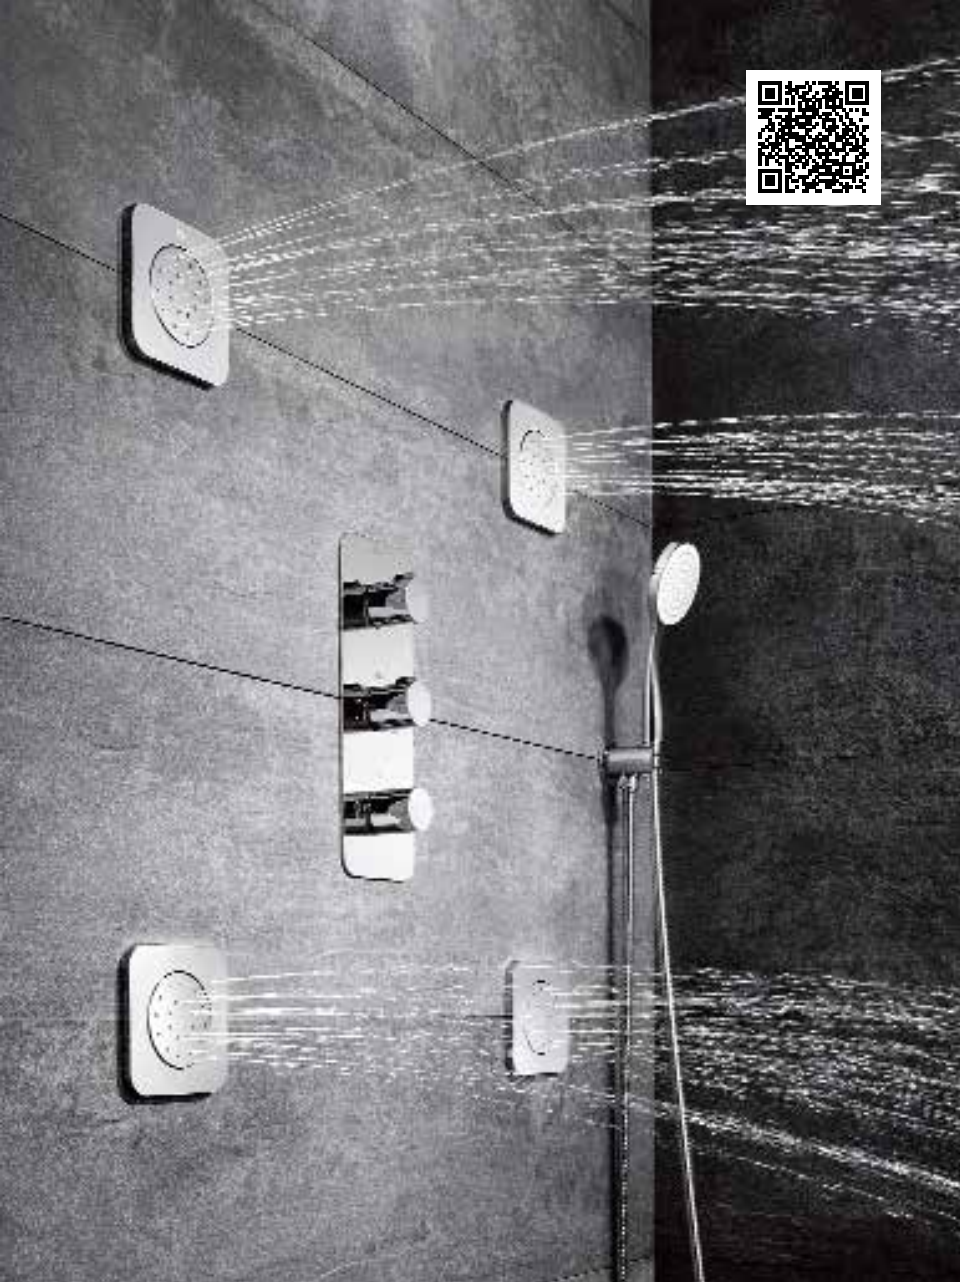

## Shower Rods

---

**5B0750C00**  
Shower Rod For  
Stella Shower Head

---

**5B0150C00**  
Raindream W/Mounted  
Shower Rod 300 mm

**5B0950C00**  
W/Mounted 400 mm Shower  
Rod For Raindream Square

---

**5B0250C00**  
Rainsense  
Shower Rod 400 Mm

**5B0350C00**  
Rainsense  
Shower Rod 500 Mm

---

**5B0450C00**  
Raindream Ceiling Mounted  
Shower Rod 100 mm

**5B1050C00**  
C/Mounted 100 mm Shower  
Rod For Raindream Square

**5B0550C00**  
Rainsense Ceiling Mounted  
Shower Rod 200 Mm

**5B0650C00**  
Rainsense Ceiling Mounted  
Shower Rod 300 Mm