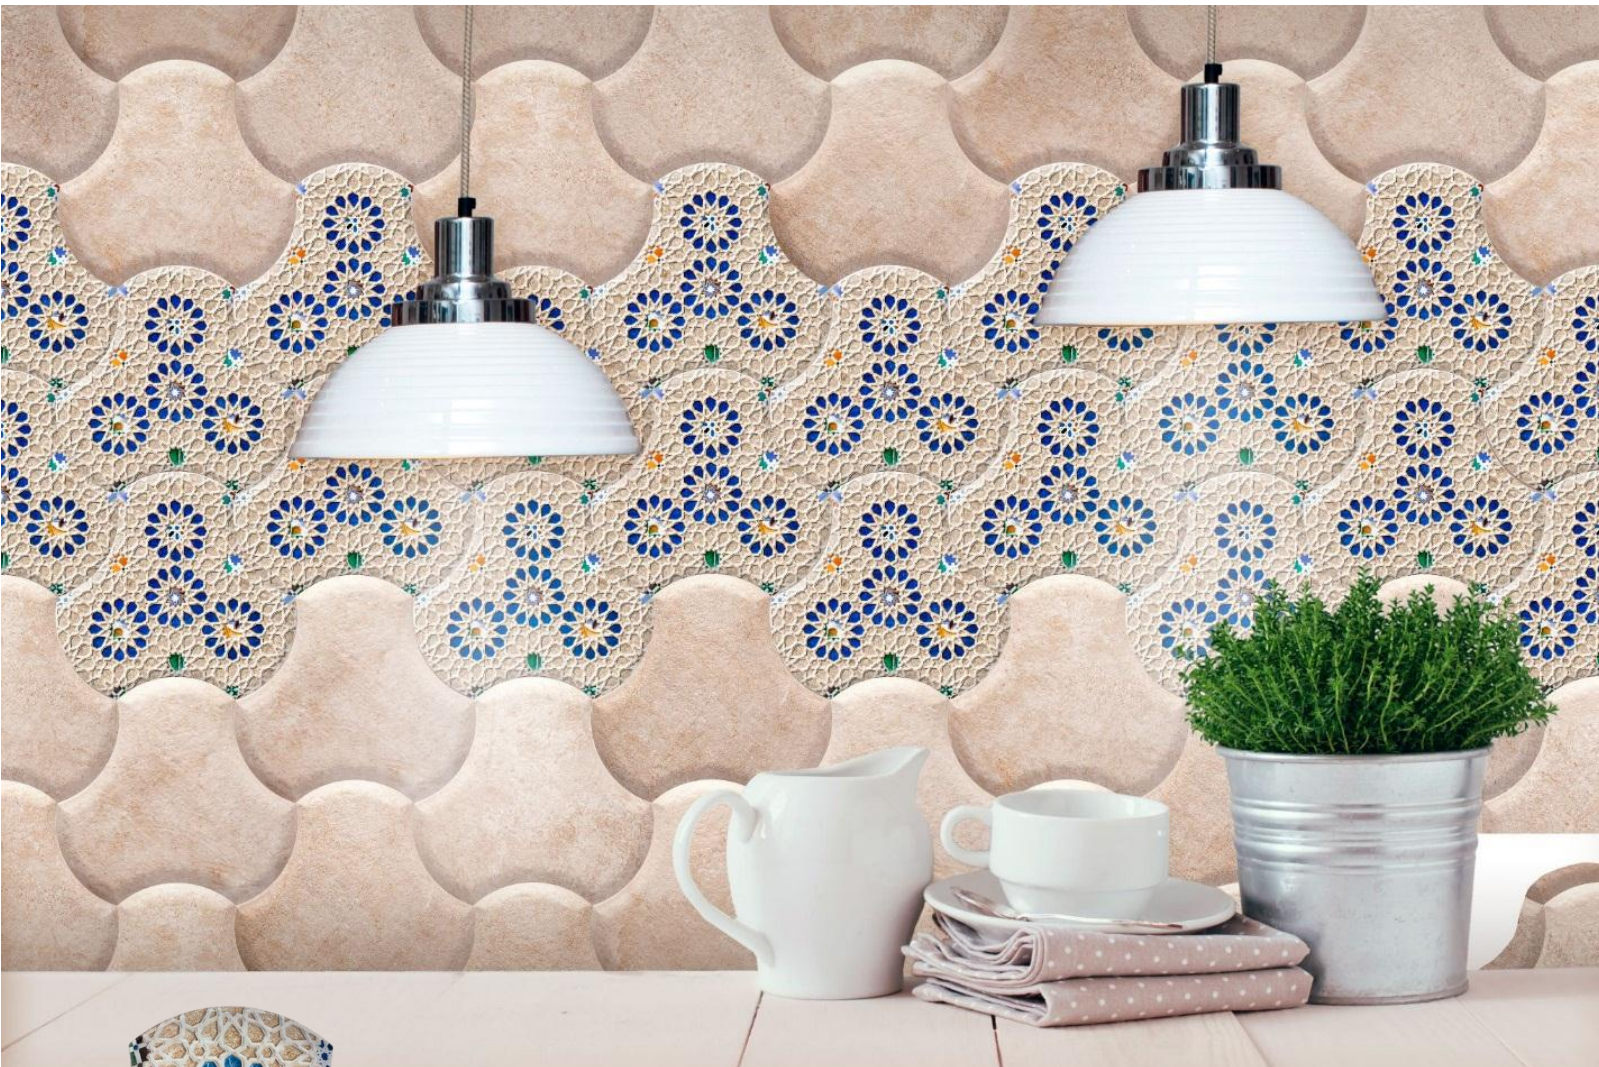

# STONE

STONE GREY DECOR (SET 3) 25 x 25 cm

STONE GREY 25 x 25 cm

*Inspired by the different tones of natural rock, a material that has everlasting appeal, Stone evokes strength, security and comfort, and feelings that may be linked to our beginnings as a species, when social life was organized around cave dwellings. Stone is suitable for any style or interior setting, combining, depending on the chosen tone, with different colour ranges. Available in Beige and Grey, both with complementing decors.*

# STONE

**STONE BEIGE DECOR (SET 3) 25 x 25 cm**

**STONE BEIGE 25 x 25 cm**

**STONE**

**STONE ANDALUS BEIGE (SET 2) 25 x 25 cm**

**IOKF**

**JOKER CHANTILLY ROYAL 23,8 x 24,8**

**JOKER ORLEANS ROYAL 23,8 x 24,8**