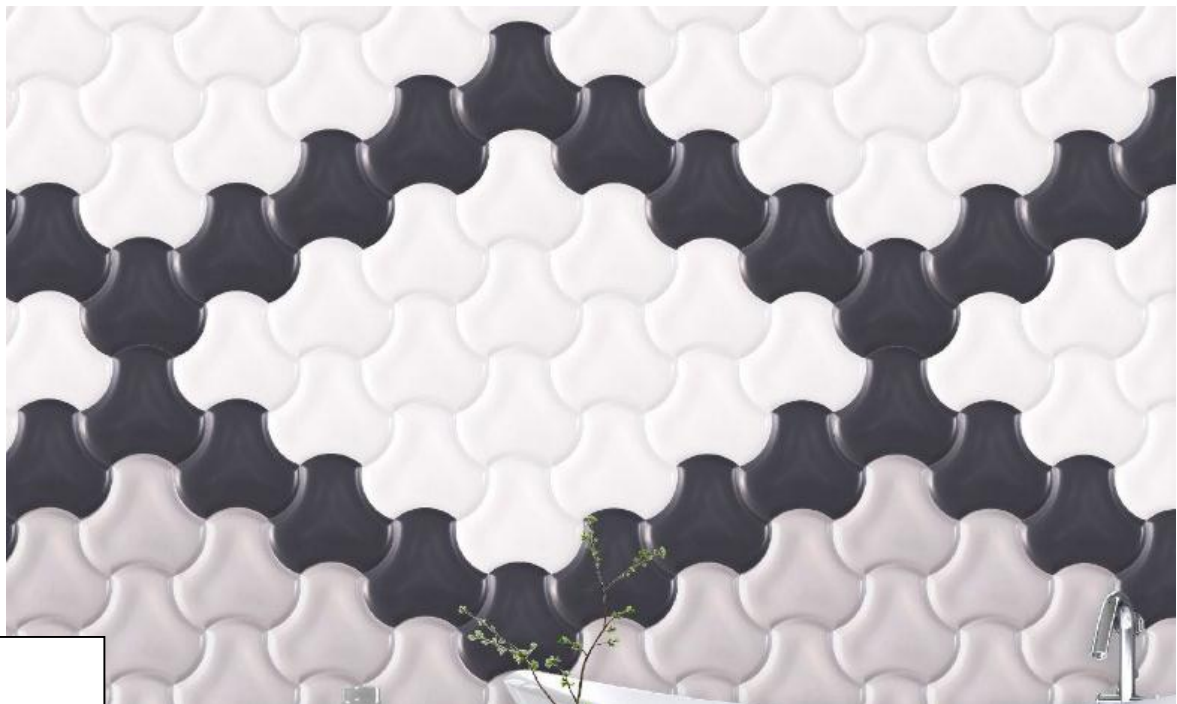

**METAL DECOR 25 x 25 cm**

**METAL FLAT SURFACE 25 x 25 cm**

**Metal 25 x 25 cm**

**POP**

**Pop BLACK 25 x 25 cm**

**Pop WHITE 25 x 25 cm**

**POP PSICO DECOR 25 x 25 cm**

# POP

POP RED 25 x 25 cm

POP YELLOW 25 x 25 cm

# STONE

STONE GREY DECOR (SET 3) 25 x 25 cm

STONE GREY 25 x 25 cm

*Inspired by the different tones of natural rock, a material that has everlasting appeal, Stone evokes strength, security and comfort, and feelings that may be linked to our beginnings as a species, when social life was organized around cave dwellings. Stone is suitable for any style or interior setting, combining, depending on the chosen tone, with different colour ranges. Available in Beige and Grey, both with complementing decors.*