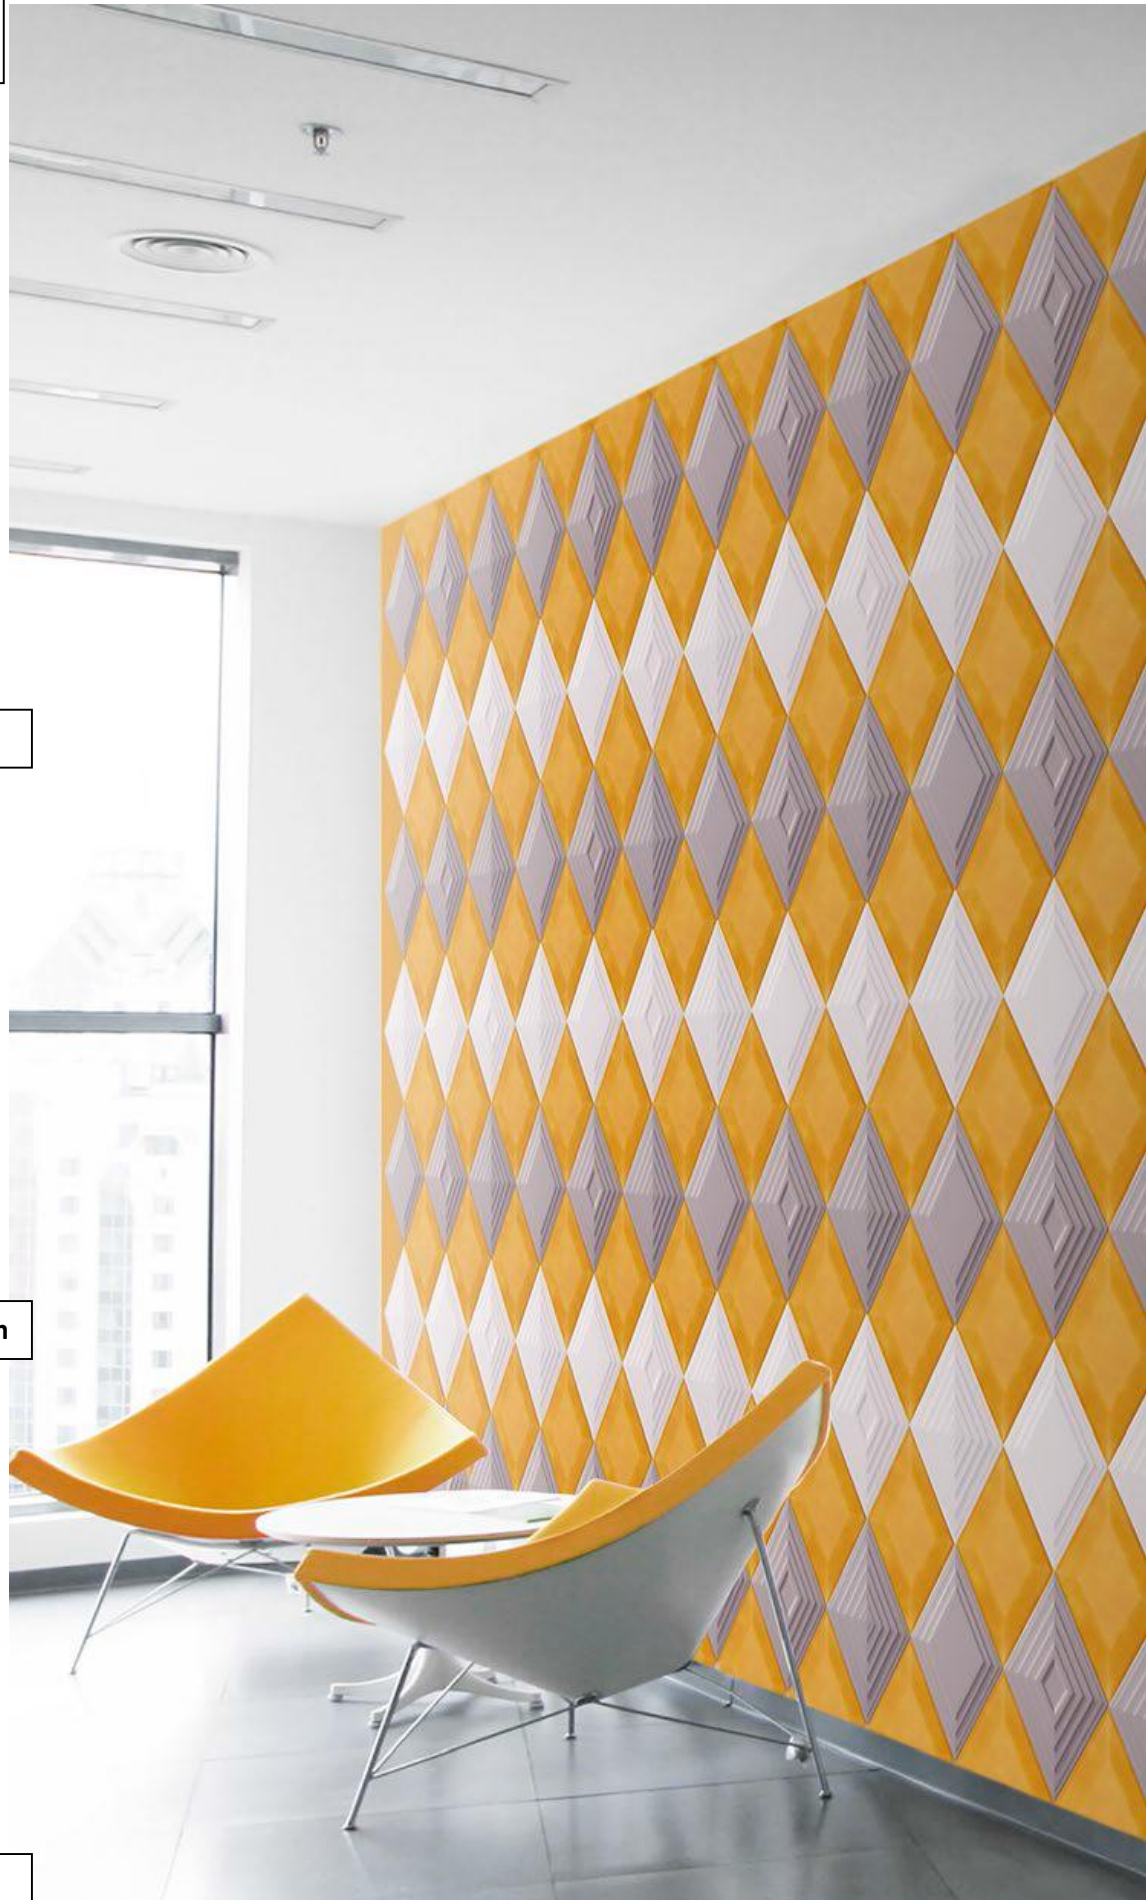

# DIAMONDS

**Diamonds Opal Decor 17,5 x 30 cm**

**Diamonds Citrine Decor 17,5 x 30 cm**

**Diamonds Pearl Decor 17,5 x 30 cm**

**Diamonds Onyx Decor 17,5 x 30 cm**

**Diamonds Sapphire Decor 17,5 x 30 cm**

**Diamonds Citrine 17,5 x 30 cm**

# STONE

STONE GREY DECOR (SET 3) 25 x 25 cm

STONE GREY 25 x 25 cm

*Inspired by the different tones of natural rock, a material that has everlasting appeal, Stone evokes strength, security and comfort, and feelings that may be linked to our beginnings as a species, when social life was organized around cave dwellings. Stone is suitable for any style or interior setting, combining, depending on the chosen tone, with different colour ranges. Available in Beige and Grey, both with complementing decors.*