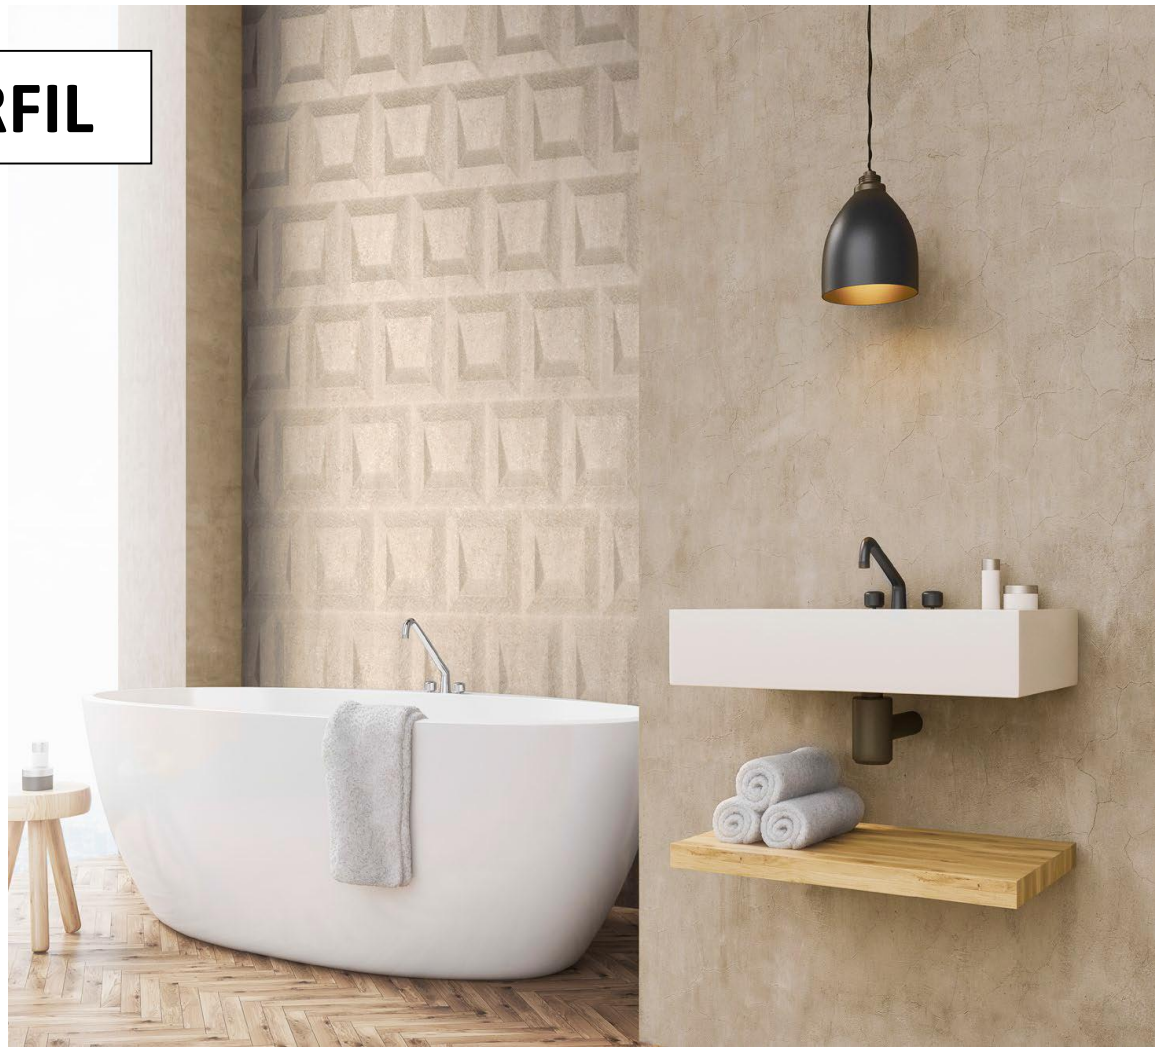

DOLMEN STATUARIO 25,4 x 25,4 cm