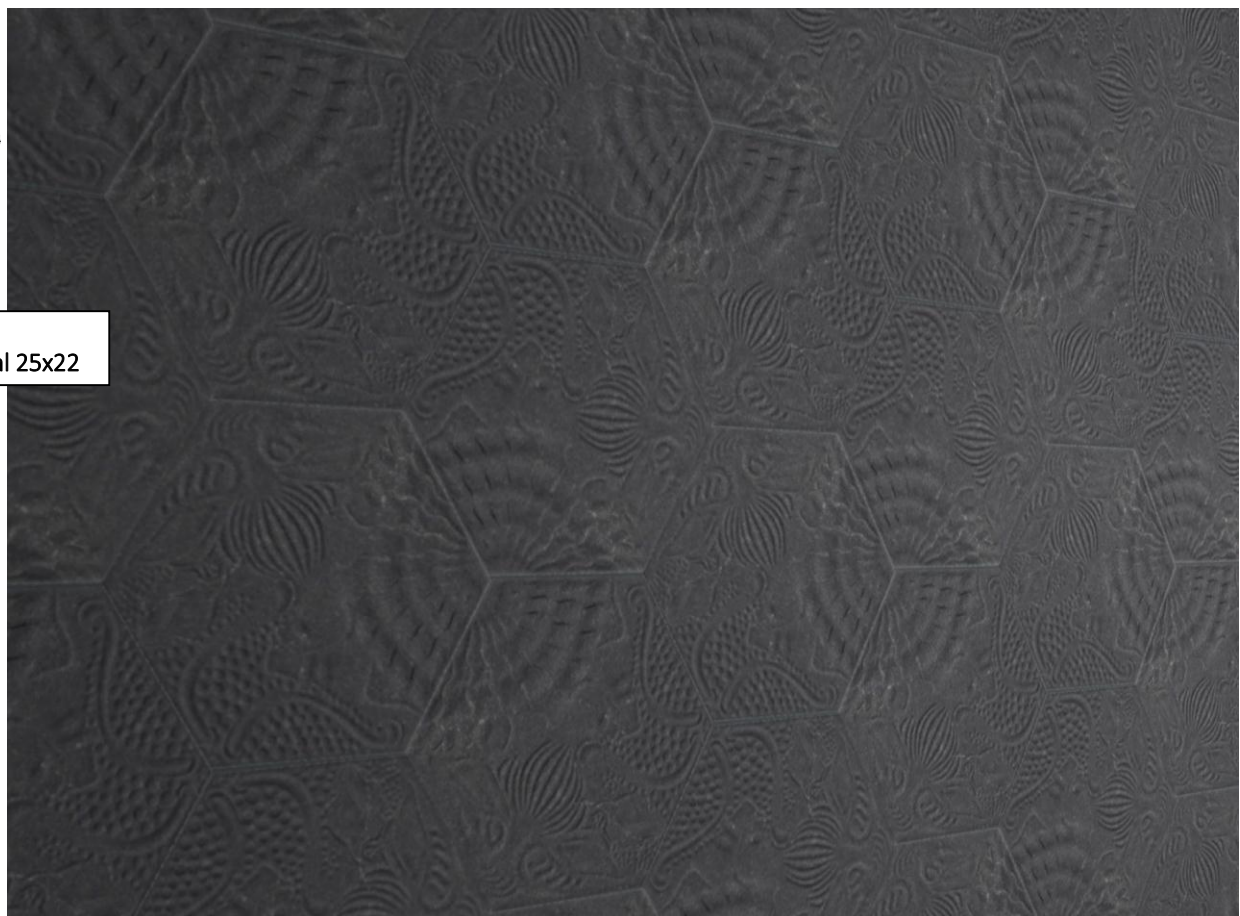

Spectrum Hexagonal 25x22 cm

Reptile Mix Colours Hexagonal 25x22cm

Reptile Mix Gray Hexagonal 25x22cm

Traffic Gaudi Grey Hexagonal 25x22 cm

Traffic Gaudi Black Hexagonal 25x22 cm

Traffic Gaudi Marengo Hexagonal 25x22

Traffic Combi Hexagonal 25x22 cm

Traffic Combi Hexagonal 25x22 cm

Vintage Mix Hexagonal 25x22 cm

Traffic Colour Hexagonal 25x22 cm

Signum Decor Hexagonal 25x22 cm

Carrara 25x22 cm

Arizona Stone 25x22 cm

Arizona Cream 25x22 cm

Muretto Quartzite Beige 33.2 x 66.4 cm

Caravista Negro 33.2 x 66.4 cm

Caravista Blanco 33.2 x 66.4 cm

Caravista 104 33.2 x 66.4 cm

Chester Cream 33 x 66 cm

URAL 33 x 66 cm

Dolomite Dark 33 x 66 cm

Dolomite Natural 33 x 66 cm